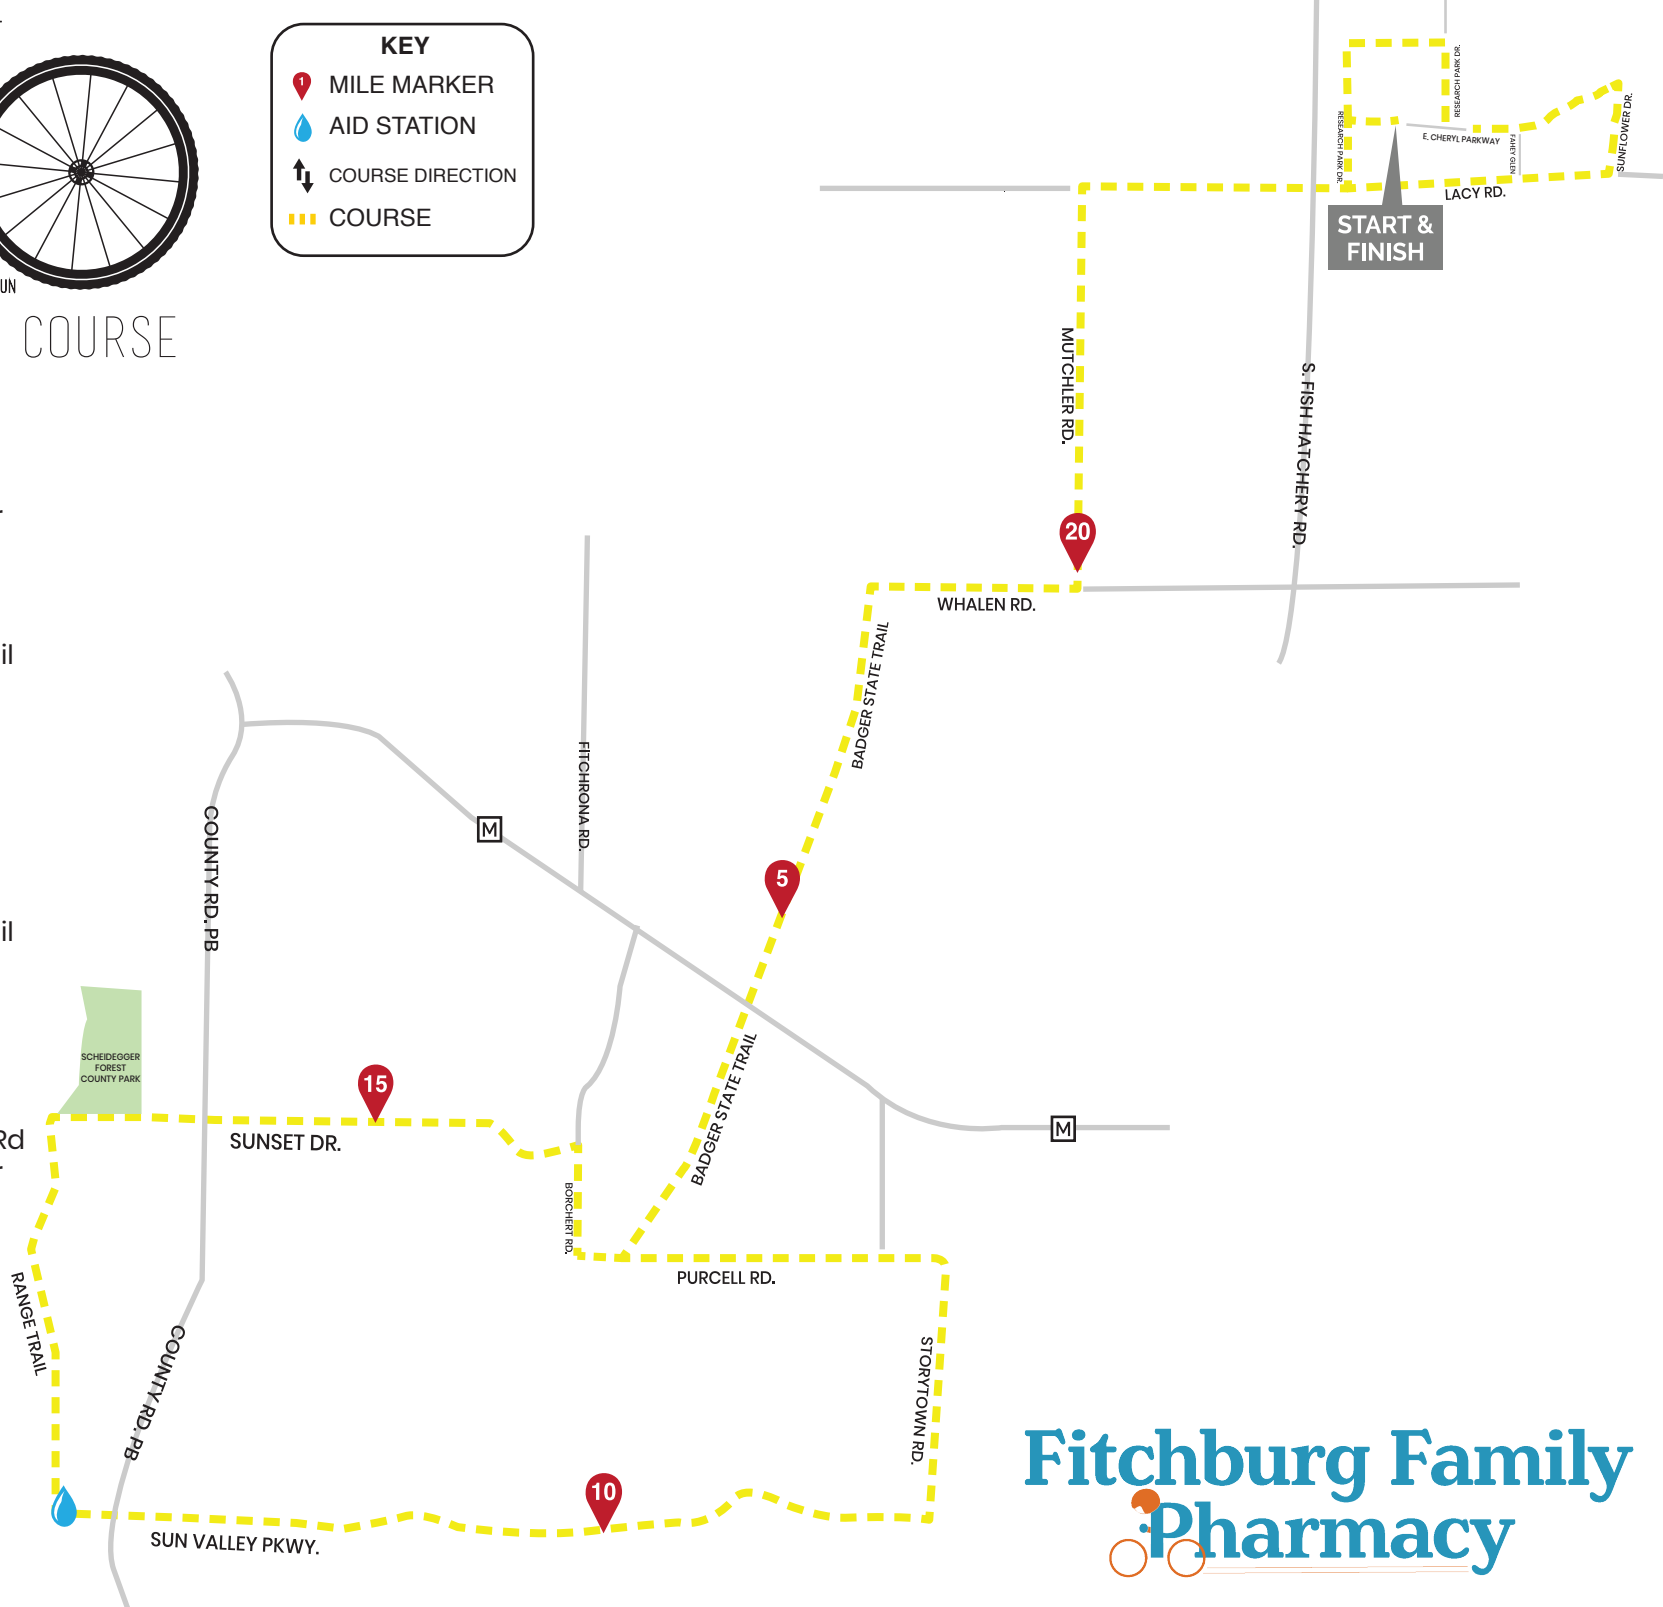

FITCHBURG FESTIVAL OF SPEED

CRITERIUM • 25 MILE RIDE • 5K RUN/WALK • 1 MILE RUN

25 - MILE RIDE COURSE

TURN-BY-TURN

- Head west on E Cheryl Pkwy
- Turn left onto Research Park Dr
- Turn right onto Lacy Rd
- Turn left onto Mutchler Rd
- Turn right onto Whalen Rd
- Turn left onto Badger State Trail
- Turn left onto Purcell Rd
- Turn right Storytown Rd.
- Turn Right on Sun Valley Pkwy
- Turn right onto Range Trail
- Turn right onto Sunset Dr.
- Turn right onto Borchert Rd.
- Turn left onto Purcell Rd.
- Turn left onto Badger State Trail
- Turn right onto Whalen Rd.
- Turn left onto Mutchler Rd.
- Turn right onto Lacy Rd.
- Turn left onto Sunflower Dr.
- Turn left on E Cheryl Pkwy
- Turn right onto Woods Hollow Rd
- Turn left onto Research Park Dr
- Turn left onto E Cheryl Pkwy

Course subject to change at any time

KEY

- MILE MARKER
- AID STATION
- COURSE DIRECTION
- COURSE

Fitchburg Family Pharmacy