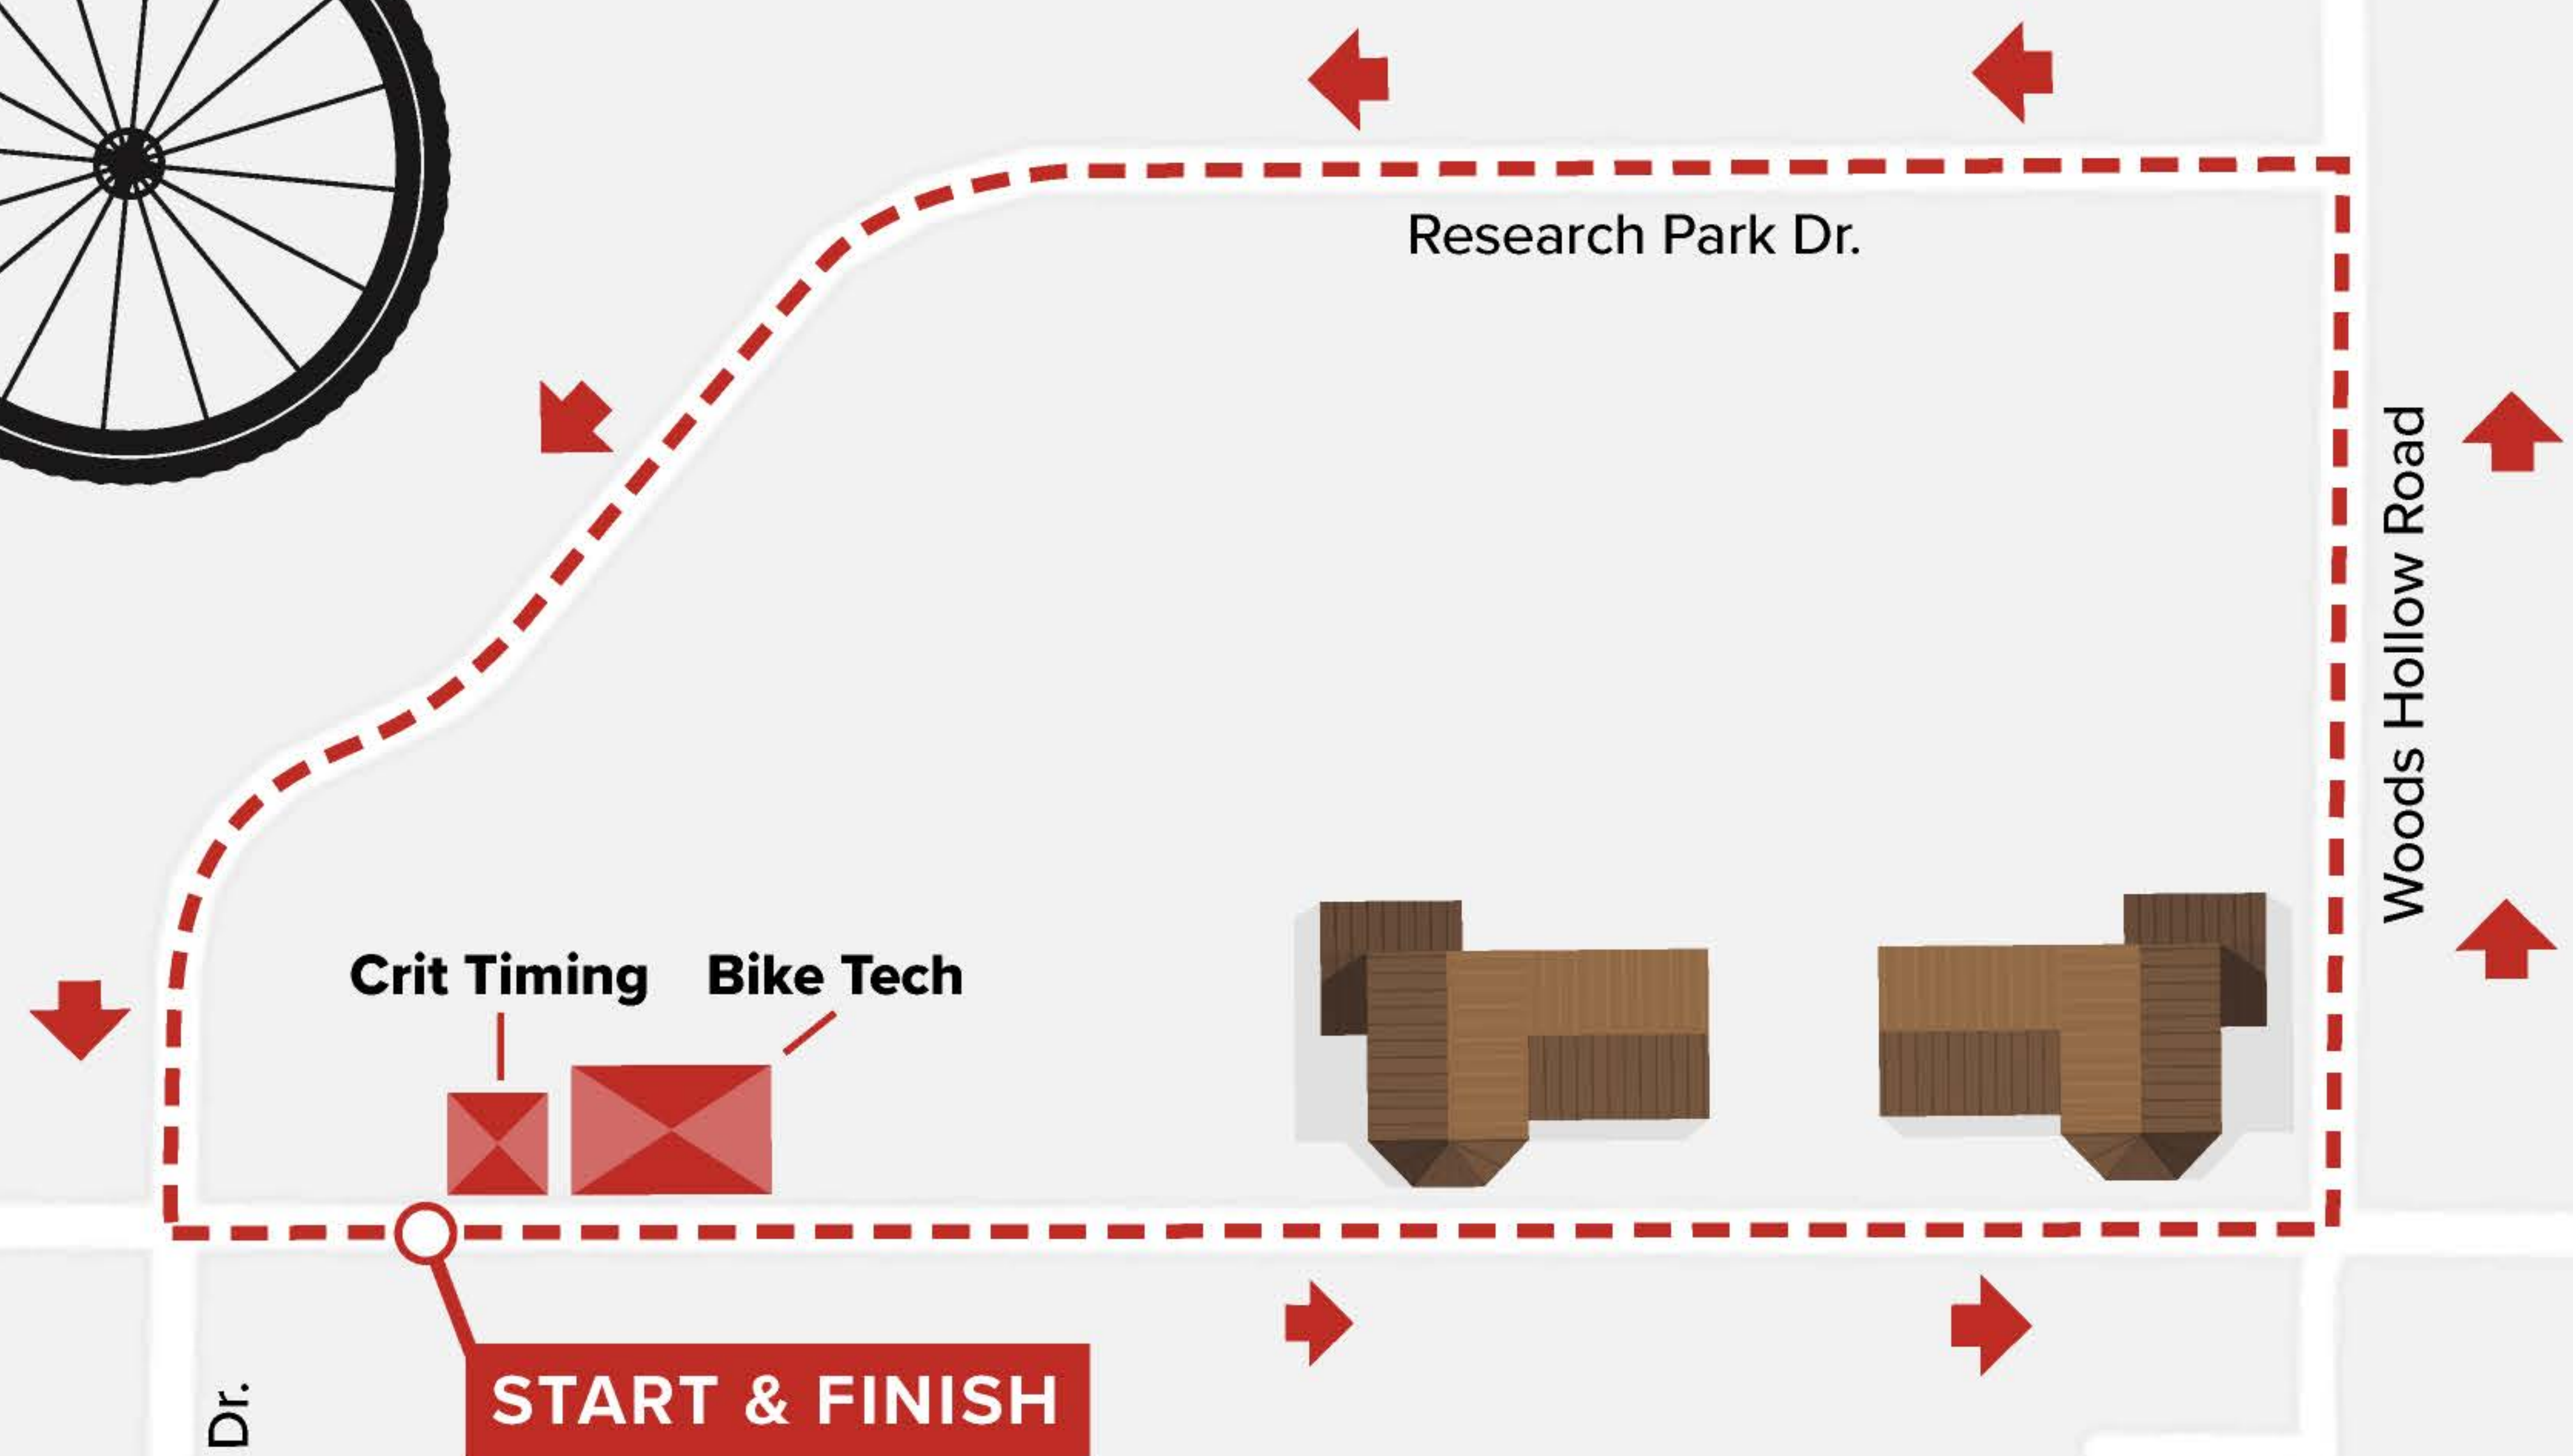

# FITCHBURG FESTIVAL OF SPEED

CRITERIUM • 25 MILE RIDE • 5K RUN/WALK • 1 MILE RUN

**CRITERIUM**  
BIKE COURSE

South Fish Hatchery Road

Research Park Dr.

Woods Hollow Road

East Cheryl Parkway

SPONSORED BY

**FITCHBURG CHAMBER**  
VISITOR + BUSINESS BUREAU  
*your business community connection*

**TREK**  
BIKES • SERVICE • GEAR