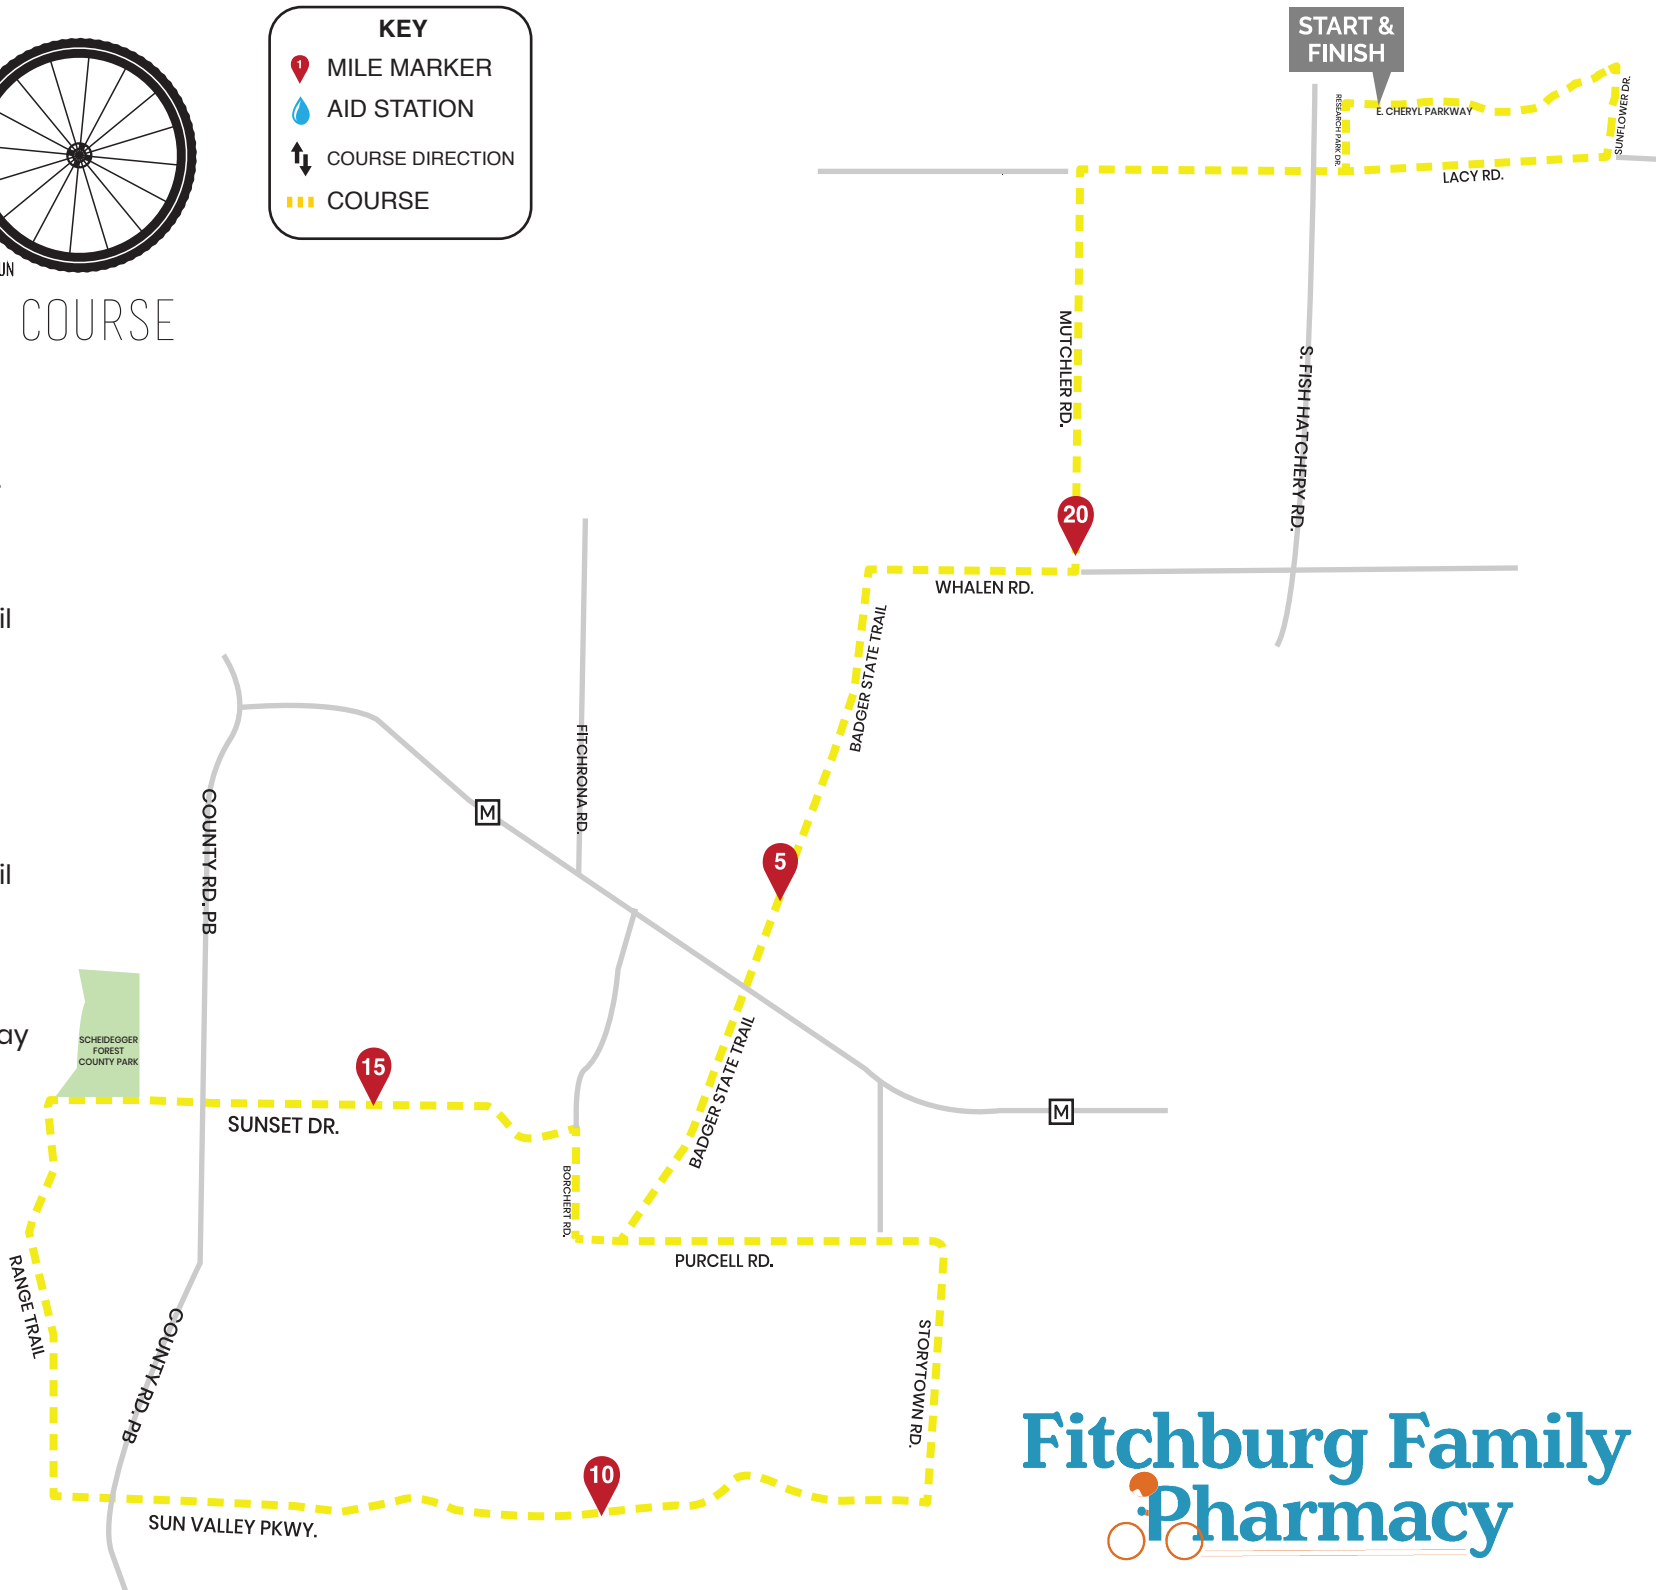

FITCHBURG FESTIVAL OF SPEED

CRITERIUM • 25 MILE RIDE • 5K RUN/WALK • 1 MILE RUN

25 - MILE RIDE COURSE

TURN-BY-TURN

- Head west on E Cheryl Pkwy
- Turn left onto Research Park Dr
- Turn right onto Lacy Rd
- Turn left onto Mutchler Rd
- Turn right onto Whalen Rd
- Turn left onto Badger State Trail
- Turn left onto Purcell Rd
- Turn Right on Sun Valley Pkwy
- Continue on to CTY Rd PB
- Turn right onto Range Trail
- Turn right onto Sunset Dr.
- Turn right onto Borchert Rd.
- Turn left onto Purcell Rd.
- Turn left onto Badger State Trail
- Turn right onto Whalen Rd.
- Turn left onto Mutchler Rd.
- Turn right onto Lacy Rd.
- Turn left onto Sunflower Dr.
- Turn right onto Cornerstone Way
- Turn left onto Stoneman Dr.
- Turn right onto Sunflower Dr.
- Turn left onto E. Cheryl Pkwy

Course subject to change at any time

KEY

- MILE MARKER
- AID STATION
- COURSE DIRECTION
- COURSE

Fitchburg Family
Pharmacy